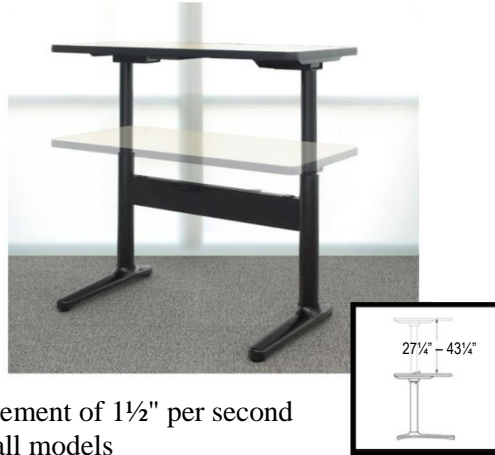

### Electric Adjustable Table Base Model TKEB

- Push button operation for movement of 1½" per second
- Leveling glide adjustment on all models
- Requires less than 3 AMPS of power, yet still carries a load capacity of 300 lbs
- For use with 24" - 30" deep work surfaces up to 84" in length
- 16" of adjustment: 27¼" – 43¼" (Two Stage), 25½" of adjustment: 24½" - 50" (Three Stage)
- Integral cable management system
- Black powder coat finish
- 24" cast feet included

##### **Two Stage Tables**

**TKEB2426 \$1,382** - 26" wide base with 24" foot. Use with 24"-30" d work surfaces, 30" - 36" long or 42" corner work surfaces.

**TKEB2432 \$1,390** - 32" wide base with 24" foot. Use with 24"-30" d work surfaces 36" l and all 48" corner work surfaces.