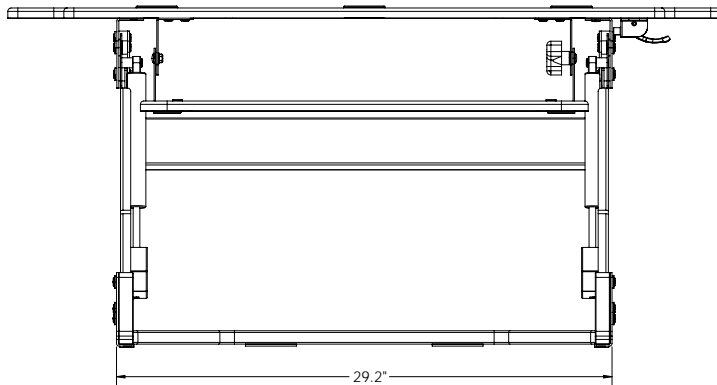

## *Volante-C Corner Desktop Sit-Stand Workstation*

Fitting neatly into the corner of a 90° desk, the Volante-C Corner Desktop Sit-Stand Workstation instantaneously converts the desk to a stable, smooth operating and ergonomic sit-stand workstation. With a 42" wide

primary work surface specially designed to fit corner desk applications and a robust 35 lbs. load capacity, the Volante-C easily accommodates two 27" monitors and still has extra space for other work tools.

## Volante-C Corner Desktop Sit-Stand Workstation

Model	Description	Weight Capacity	Box Size	Shipping Weight	Color	Weight
Volante-C	Corner Desktop Sit-Stand Workstation	35 lbs.	35" x 10" x 46"	55 lbs.	Black	42 lbs.