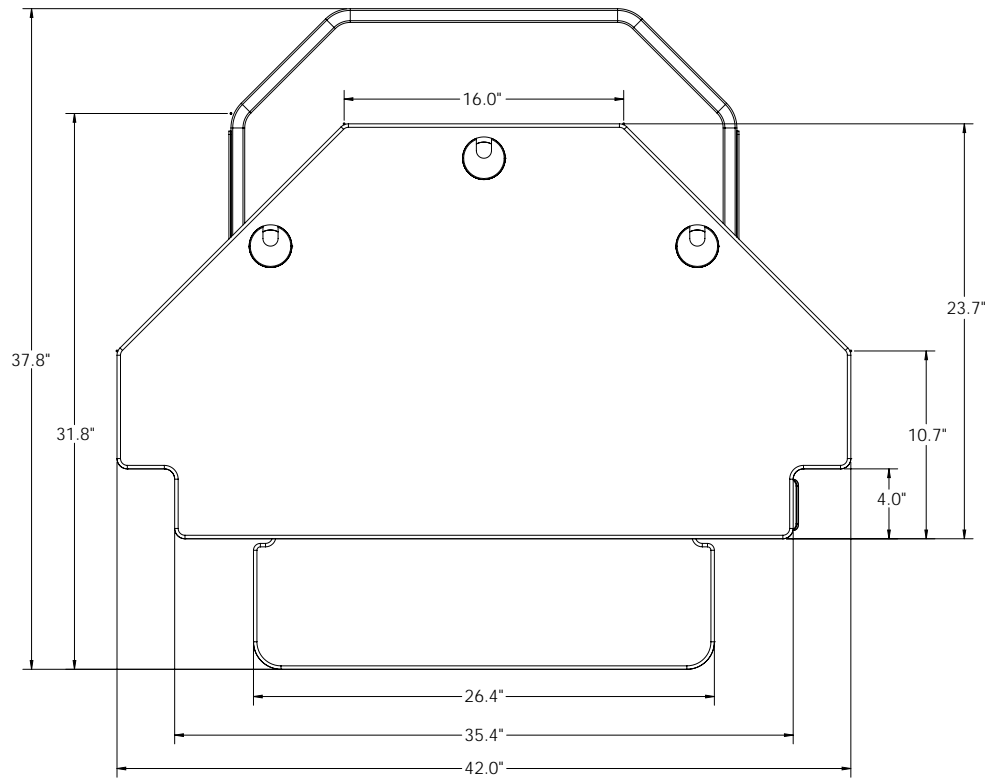

## *Volante-C Corner Desktop Sit-Stand Workstation*

Fitting neatly into the corner of a 90° desk, the Volante-C Corner Desktop Sit-Stand Workstation instantaneously converts the desk to a stable, smooth operating and ergonomic sit-stand workstation. With a 42" wide

primary work surface specially designed to fit corner desk applications and a robust 35 lbs. load capacity, the Volante-C easily accommodates two 27" monitors and still has extra space for other work tools.

## Volante-C Corner Desktop Sit-Stand Workstation

Model	Description	Weight Capacity	Box Size	Shipping Weight	Color	Weight
Volante-C	Corner Desktop Sit-Stand Workstation	35 lbs.	35" x 10" x 46"	55 lbs.	Black	42 lbs.