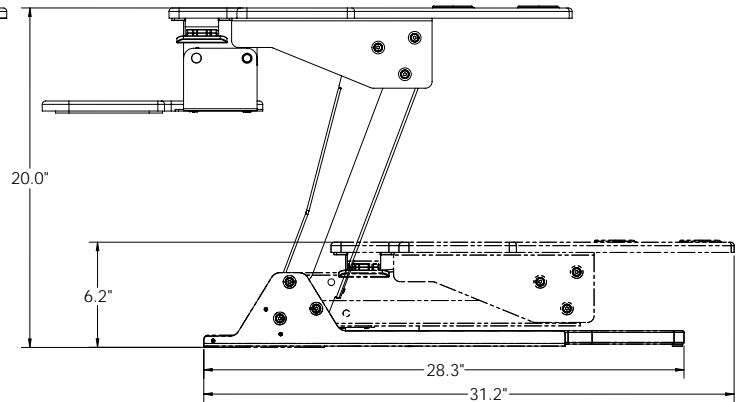

## *Volante-C Corner Desktop Sit-Stand Workstation*

Fitting neatly into the corner of a 90° desk, the Volante-C Corner Desktop Sit-Stand Workstation instantaneously converts the desk to a stable, smooth operating and ergonomic sit-stand workstation. With a 42" wide

primary work surface specially designed to fit corner desk applications and a robust 35 lbs. load capacity, the Volante-C easily accommodates two 27" monitors and still has extra space for other work tools.

Features	Benefits
Designed to fit 90° corner desk applications	Maximize the functionality of the traditional 'wasted space' in the desk corner
Single paddle height adjustment control	Single paddle activation for added control when raising or lowering the workstation
Gas assist height adjustment	Smooth, quiet and infinite height adjustment through a 13.8" range to easily set the workstation to an ideal ergonomic position
42" wide primary work surface	Easily accommodates two 27" monitors
Primary work surface can be extended 20" above the desk	A large height adjustment range accommodates a greater variety of users
35 lbs. total weight capacity	Strong enough to support user's technology requirements
Three grommet holes in the primary work surface	Offers cable management and attachment of a monitor arm to improve ergonomic functionality and to clear the primary work surface
Keyboard surface adjusts with the primary work surface	Improved ergonomics over competitive units that have only one work surface
Keyboard tray has 20° of tilt	Infinitely adjust the keyboard surface tilt from -10° /+10° for an ergonomic typing position
Includes clip-on mouse fence	The moveable mouse fence has integrated cable slots to neatly control mouse cords
Preassembled and ready to use	Place in position and start working right away
Weighs 42 lbs.	Light enough for simple installation
Available in black	A neutral color to match any office design décor