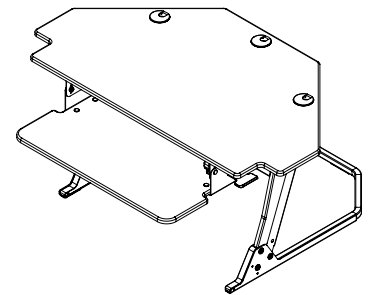

Notes: 1. Weight = packaged shipping weight per unit. 2. Specifications are subject to change without notice.